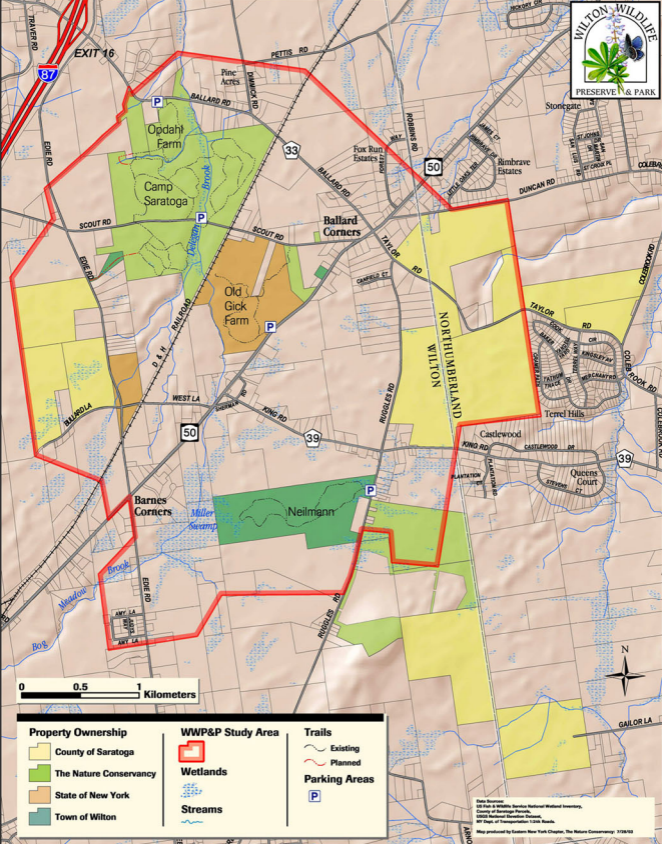

Wilton Wildlife Preserve & Park

Protected Lands

Property Ownership	WWP&P Study Area	Trails
County of Saratoga	Wetlands	Existing
The Nature Conservancy	Streams	Planned
State of New York		Parking Areas
Town of Wilton